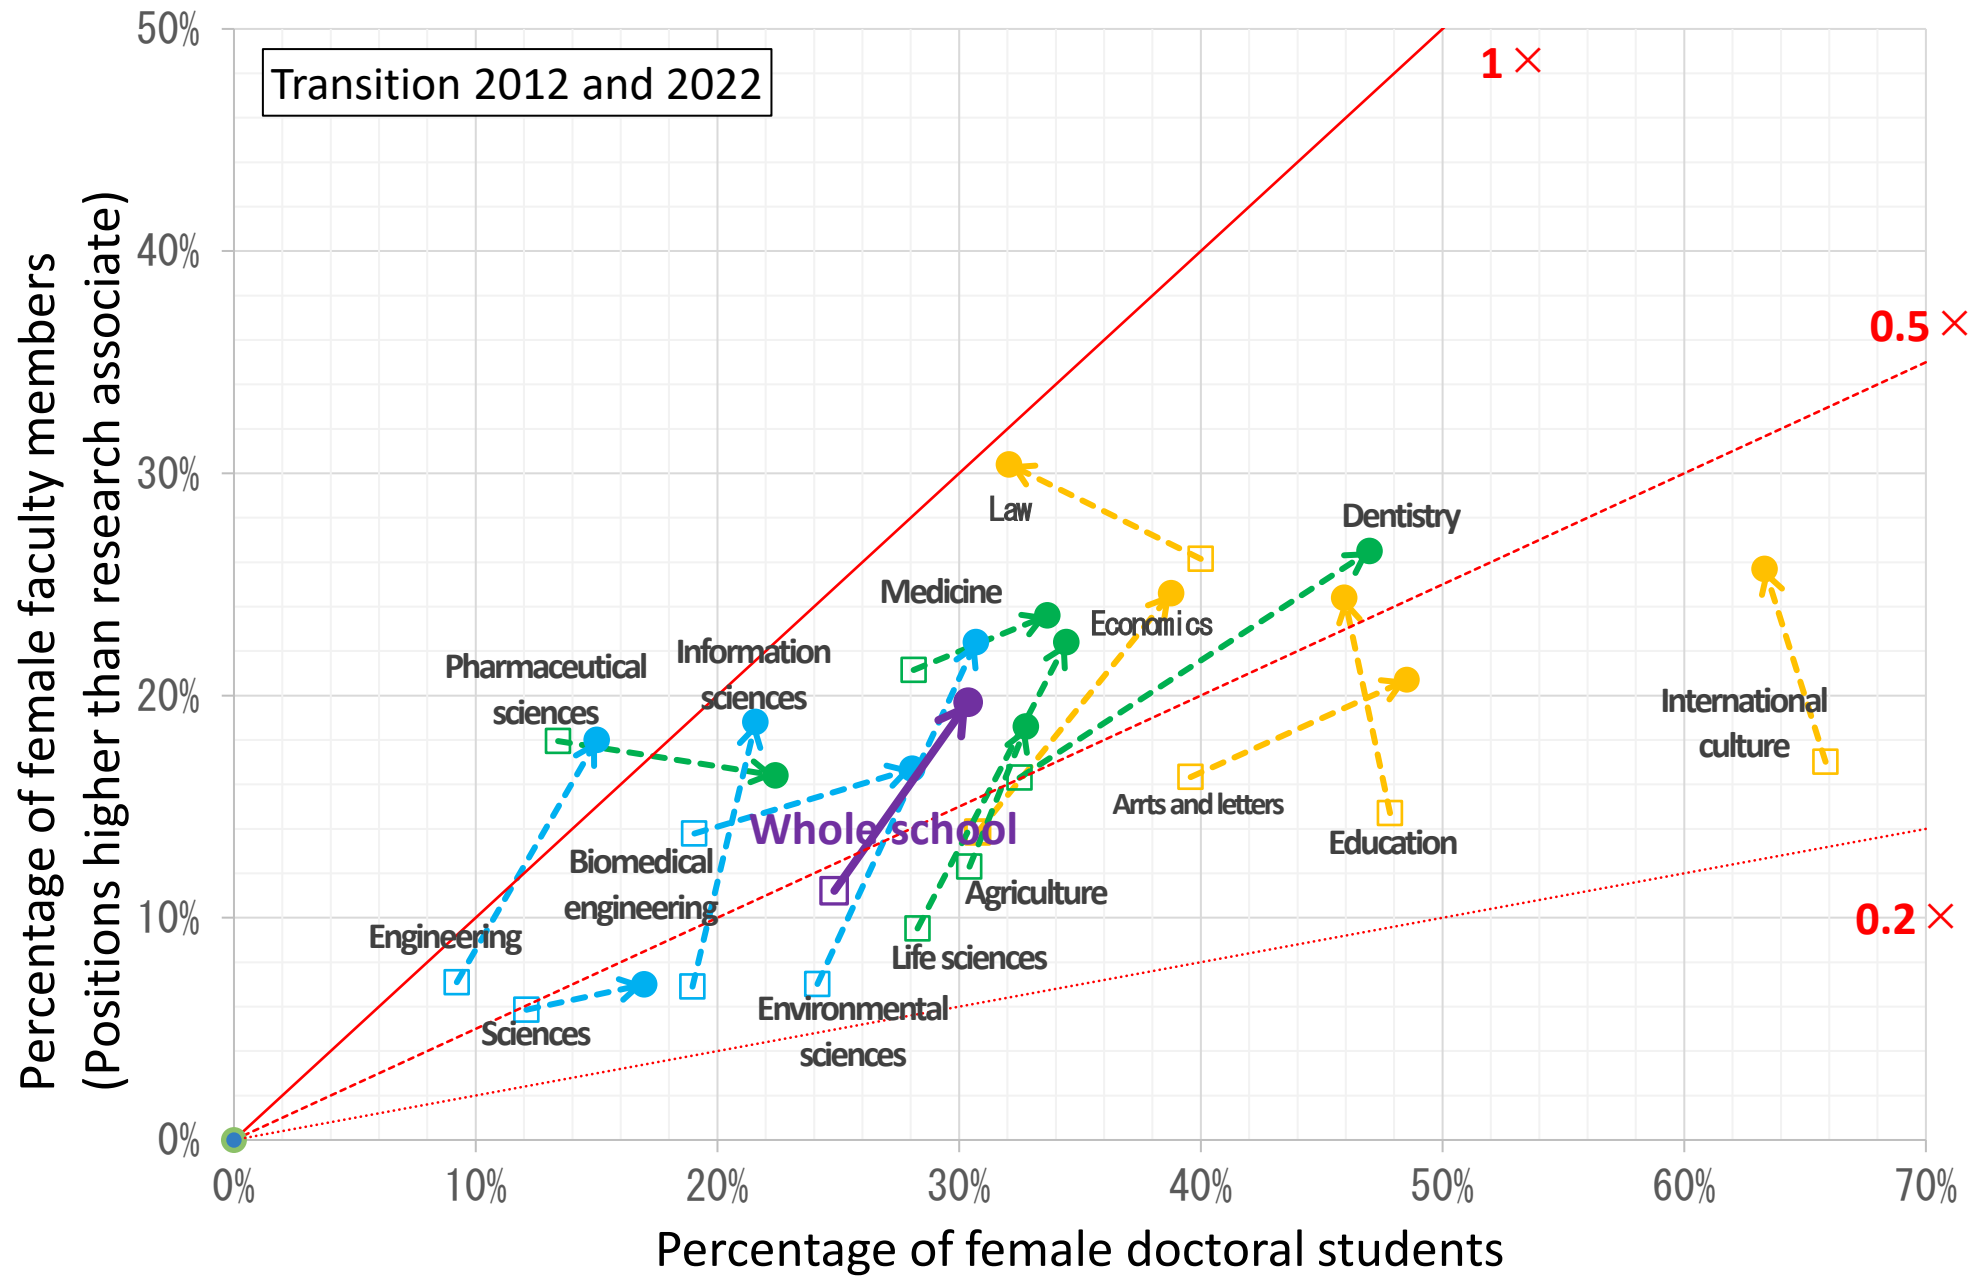

Gender Gap in Tohoku University

Trends in glass ceilings over the last 10 years: The female ratio of faculty members and doctoral students by department. (as of May 1, 2022)